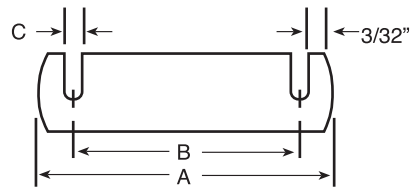

STANDARD DATE CODE

ALL LETTERS .250 IN SIZE
ALL NUMBERS .156 IN SIZE

STYLE	WIDTH & LENGTH	A	B	C
E	.375 X .010	1.312	.9531	.093
F	.375 X .010	1.312 UP TO 4.5	1.036 UP TO 4.062	.156
G	.375 X .010	1.560	1.192	.093
H	.375 X .010	1.5 UP TO 4.5	1.0 UP TO 4.189	.125 OR .156

N

O

ALL LETTERS .250 IN SIZE
ALL NUMBERS .156 IN SIZE

THE ABOVE D.O.T. TIN RANGE IN LENGTH FROM
.50" TO 4.5" WITH UP TO 18 CHARACTERS.
HOLES AND SLOTS AVAILABLE AS SPECIFIED

CUSTOM TINS REQUIRE SPECIAL PRICING